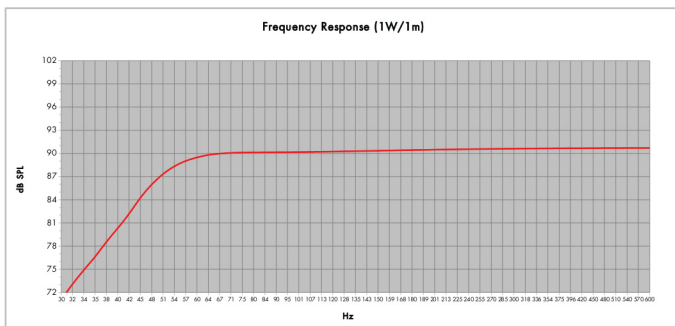

- 500W continuous program power capacity
- 51mm (2 in) copper voice coil
- 50 - 4000Hz response
- 93dB sensitivity
- Shorting copper cap for extended HF response
- Ventilated voice coil gap for reduced power compression