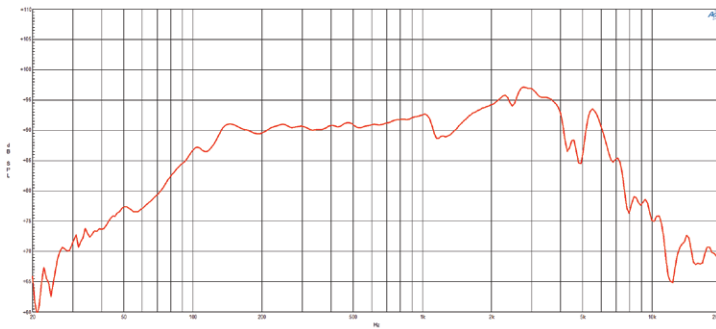

- 500W continuous program power capacity
- 51mm (2 in) copper voice coil
- 50 - 4000Hz response
- 93dB sensitivity
- Shorting copper cap for extended HF response
- Ventilated voice coil gap for reduced power compression