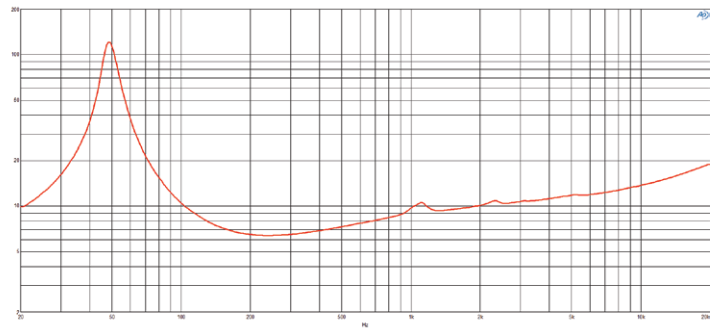

- 500W continuous program power capacity
- 51mm (2 in) copper voice coil
- 50 - 4000Hz response
- 93dB sensitivity
- Shorting copper cap for extended HF response
- Ventilated voice coil gap for reduced power compression